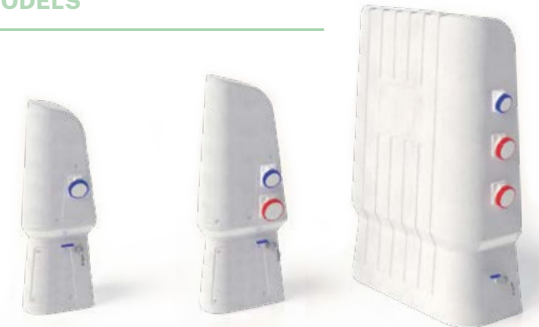

MODELS

MARCONN
COMPACT

MARCONN
HELM

MARCONN
INDUSTRIAL