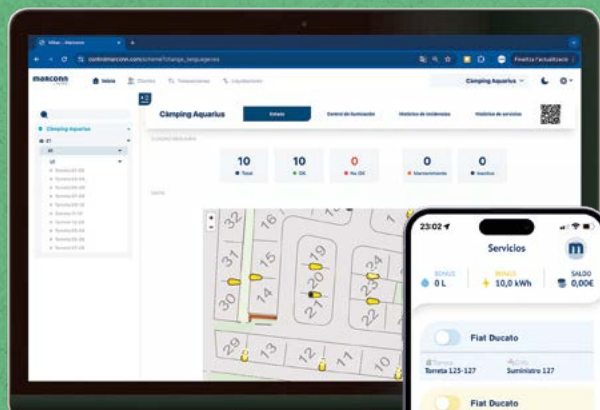

CONNECTIVITY AND INTEGRAL SERVICE

Pedestals, offices, users and services permanently connected.

SOFTWARE

- Integration with any operating system
- Tariffing according to each user's consumption
- Direct monthly billing or prepaid
- User access control from offices
- Real time notification of incidences

APP

- Real time control of consumption
- Remote opening and closing of supply
- Anti-theft electricity system

MARCONN WAVE
ECO SMART PEDESTALS

MARCONN SAFETY
ECO SMART PEDESTALS

MARCONN CONTROL
SMART ELECTRICAL CONSUMPTION