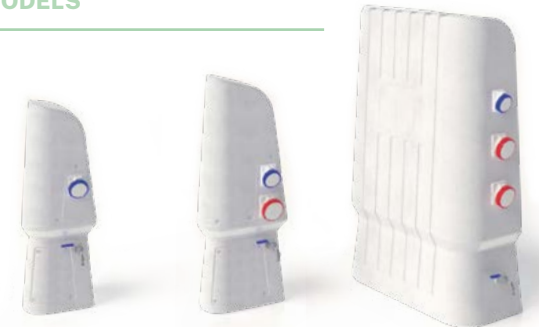

MODELS

**MARCONN
COMPACT**

**MARCONN
HELM**

**MARCONN
INDUSTRIAL**