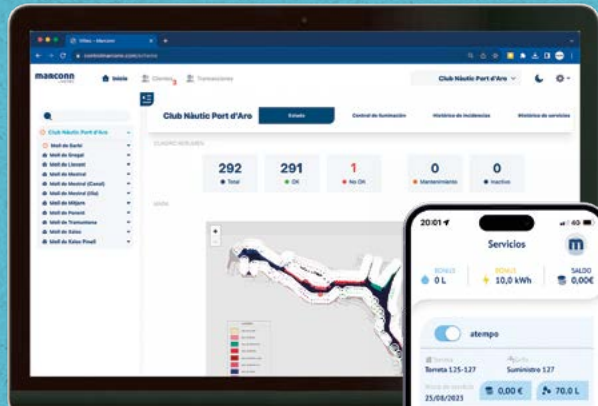

# CONNECTIVITY AND INTEGRAL SERVICE

Pedestals, offices, users and services permanently connected.

## SOFTWARE

- Integration with any operating system
- Tariffing according to each user's consumption
- Direct monthly billing or prepaid
- User access control from offices
- Real time notification of incidences